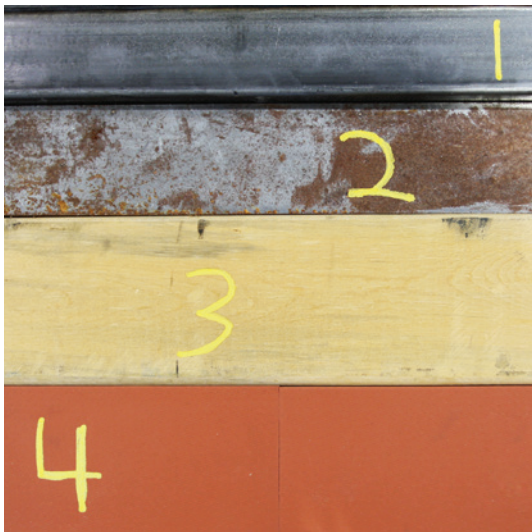

markers.

A Diagraph Marker For Every Task

No matter what line of work you're in, there's a Diagraph marker that's up to the task. While all of our ink and paint markers can be effectively used in most industry applications, our markers differ in their ink fill amounts and in the length of time the mark stays on a product. Take a closer look at the specific characteristics of each of our proven marker categories to determine which one is best for the unique needs of your business.

Effectively marking on any surface up to 150° F, the GP-X Spike is best for metal, wood, and rubber applications.

1. Oily Metal 2. Rusty Metal 3. Wood 4. Rubber

eco markers

GP-X Eco & GP-X Anchor

For **Performance**. For the **Environment**.