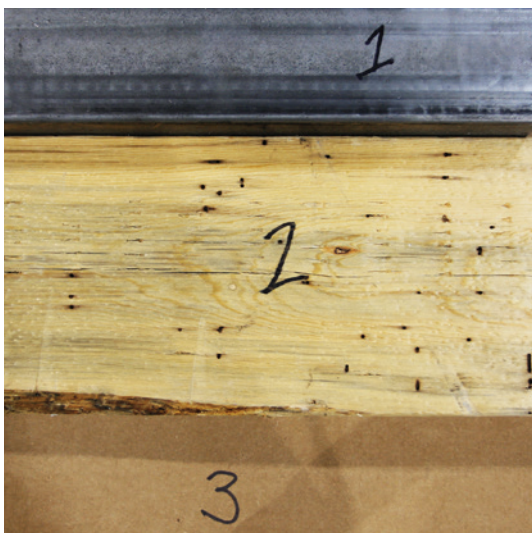

ink markers

Ideal Mark & Jumbo Insta-Marker

A hard-working line of xylene-based permanent ink markers that effectively penetrate oily surfaces and work well in industrial applications.

1. Metal 2. Wood 3. Cardboard